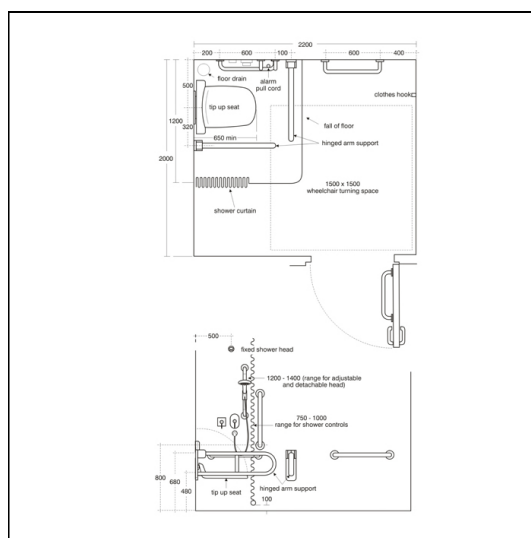

### Special Notes

For LRV and RAL numbers see Doc M introduction.

Fixing heights: Floor to top of shower seat 480mm. Floor to centre of back rest of rail 800mm. Floor to centre of horizontal grab rail 800mm

White:Ral=9016, LRV=87

Blue:Ral=5011, LRV=6

Red:Ral=3020, LRV=12

Grey:Ral=7005, LRV=19

Charcoal:Ral=7016, LRV=8